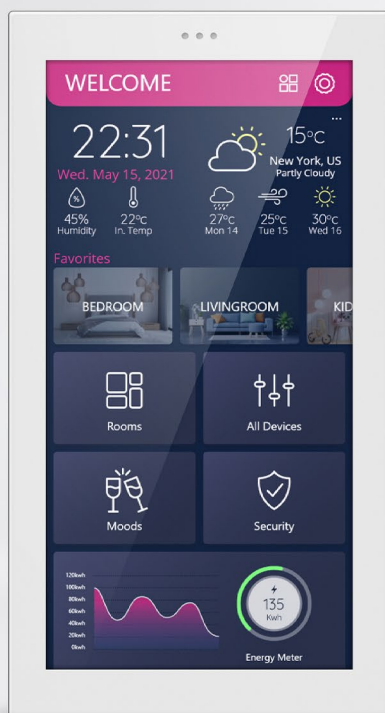

SATURN S7

The Cream of the Crop for Every Taste

Smart home solutions are designed in a way that both covers your smart needs and blends into your home's interior. You can mount TIS control panels anywhere around the house and be certain that they sparkle on the wall. Saturn 57 is a new control panel manufactured by TIS that gives you the tech-enriched yet velvety vibe you expect from a smart device.

Saturn 57 is an elegant touch-sensitive interface with a sleek and customizable design that also features a central dashboard for your smart home settings.

Always ready to operate your commands, Saturn 57 senses your presence and wakes up as you approach it so you can use its display to set lights, AC, music, curtain, scenes, security, etc.

Consider your Saturn switch as a mini-computer on the wall which allows you to see music albums, weather forecast, list of chandeliers, and curtains all around the house on a high-resolution screen.

The features of this control panel are accessible on your smartphone or tablet. You just need to add the Saturn 57 to your TIS hub so you can activate, create, or change smart settings without moving an inch.

So no matter if you are in the hallway, your child's bedroom, in bed, at the office, or in the car heading to spend your weekend with your grandparents, you can always control your home all embedded in Saturn 57 panel.