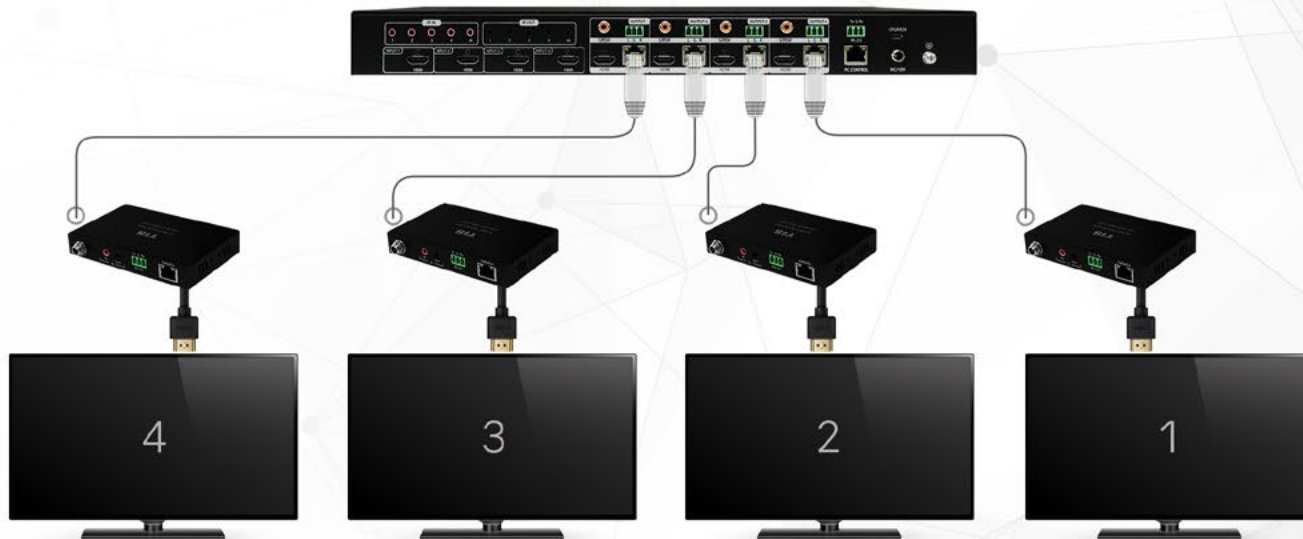

Make the Olympic Games Unforgettable!

TIS MATRIX SWITCHER

It goes without saying that a great home theater package lets everyone watch their favorite sports like a real fan. Spending time and money on a dream home AV or gaming system is a familiar story for all of us. Although finding a nice home entertainment system is not rocket science, the problem of limited HDMI ports can become quite annoying.

TIS Technology manages to solve this problem by introducing the beautiful 4x4 AV Matrix, a switcher with the ability to broaden the connectivity of a device with additional HDMI ports.

Simply fill the gap with this device. Add it to your home theater system and maximize your options. Connect more devices for an even more expanded stream of audio and video around the house.

This device means you won't have to make compromises on those nights when you are lying on the couch trying to watch a late night show while your friend catches up on the last episode of a favorite series in bed. It routes high-quality video and audio signals to multiple destinations.

You'll feel premium with the design and performance of this unit. It also helps with cable management and provides 4K resolution.

Use the TIS 4x4 Matrix Switcher for concert productions, virtual studios, events, parties, and even academic environments, and enjoy its easy-to-use design and efficient glitch-free functionality.