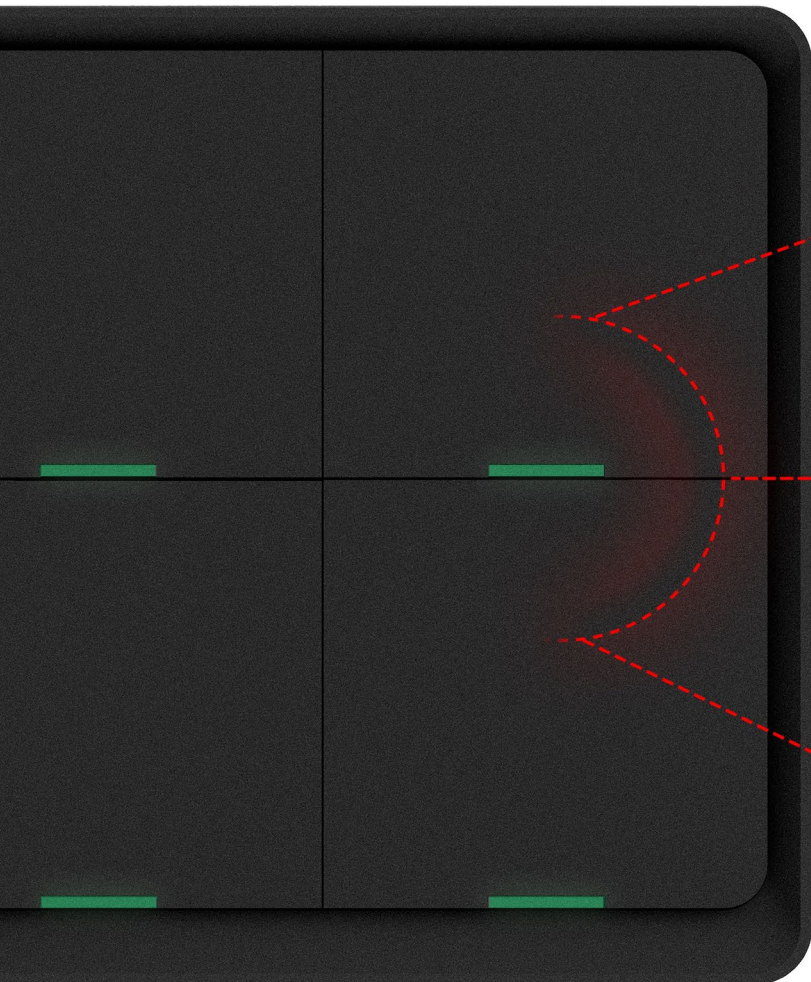

Your Switch for
an Easier Life

Smart home users are very familiar with the diverse wall switches this company produces. The 4-Gang Dione Switch from the newly manufactured Dione series can be considered the flower of the flock, as it offers more control capabilities than ever before.

The intuitive design of this switch makes it suitable for classic technology lovers. It features 4 user-friendly buttons for convenient and smooth control over lights.

Our 4G Dione scene wall remote is here to help with basic ON/OFF lighting control and scene settings. That's right! Add it to your smart hub, and perform preset smart scenes. In fall, when days are short and it gets dark soon, you can turn on groups of lights using your smartphone.

Easy installation, a simple navigation route, and the maintenance-free use of this switch make it perfect for many different spaces, including bedrooms, balconies, reading rooms, kitchens, etc. So, next time you plan to watch a movie in your cozy spot on the balcony, just make sure you have the 4G Dione Switch installed nearby.