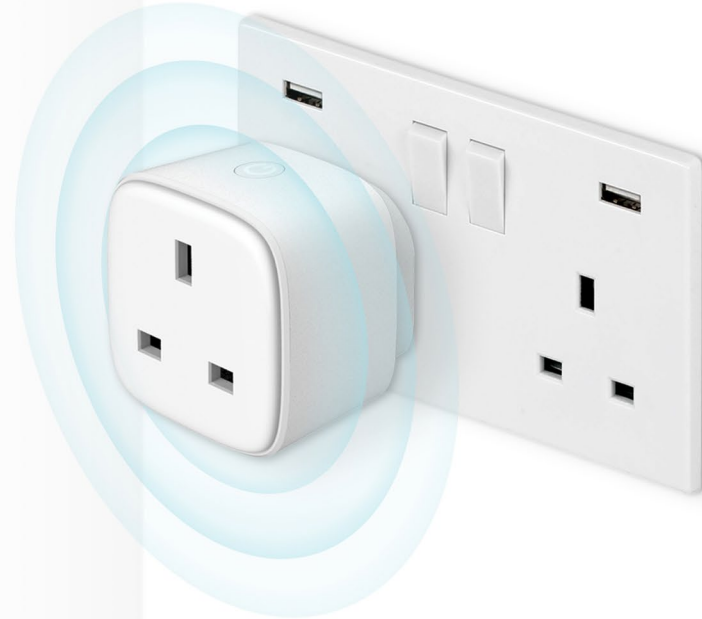

One to Outrun All

TIS-BEE-PLUG

TIS BEE
Capable Without Cable

Smart plugs are a big deal nowadays, as they come with a compact and portable design and are applicable for all standard back boxes.

TIS offers its new Zigbee-powered smart plugs, fashioned to make home appliances controllable over the internet. If you're in the market for an inexpensive piece of technology to control the lights and small appliances, take a look at our plugs.

Power outlets exist everywhere, but they remain dumb even in a smart home. Smart plugs, however, are designed as an add-up that can allow you to control, manage, and monitor your digital devices.

Not only can you be sure about the connection stability of your appliances, but you can also define specific scenarios and presets for the utmost convenience. For instance, without worrying about short circuiting anything, set the coffee maker to wake you in the morning with the refreshing smell of hot coffee.

Or, pair these plugs with your smart hub to unlock their remote control capability, so the next time you're away and concerned about your kids' exams, you can manage and limit their video game time; just turn off the game console via your smartphone!

Whether you have UK or EU-style outlet boxes, just stick our smart plugs in and start controlling whatever you plug into them.

We think big and use small devices to make big changes. Because that's the beauty of it.