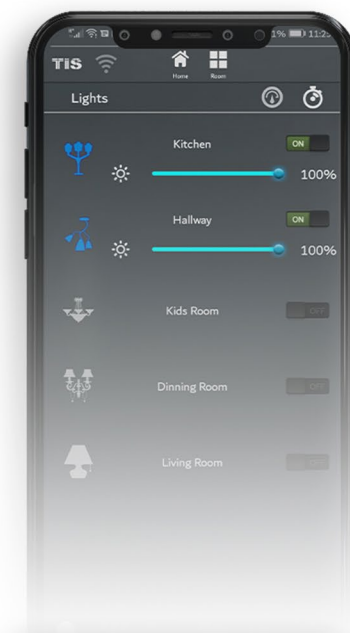

One to Outrun All

TIS-BEE-PLUG

TIS BEE
Capable Without Cable

Smart plugs are a big deal nowadays, as they come with a compact and portable design and are applicable for all standard back boxes.

TIS offers its new Zigbee-powered smart plugs, fashioned to make home appliances controllable over the internet. If you're in the market for an inexpensive piece of technology to control the lights and small appliances, take a look at our plugs.

Power outlets exist everywhere, but they remain dumb even in a smart home. Smart plugs, however, are designed as an add-up that can allow you to control, manage, and monitor your digital devices.

Not only can you be sure about the connection stability of your appliances, but you can also define specific scenarios and presets for the utmost convenience. For instance, without worrying about short circuiting anything, set the coffee maker to wake you in the morning with the refreshing smell of hot coffee.

Or, pair these plugs with your smart hub to unlock their remote control capability, so the next time you're away and concerned about your kids' exams, you can manage and limit their video game time; just turn off the game console via your smartphone!

Whether you have UK or EU-style outlet boxes, just stick our smart plugs in and start controlling whatever you plug into them.

We think big and use small devices to make big changes. Because that's the beauty of it.