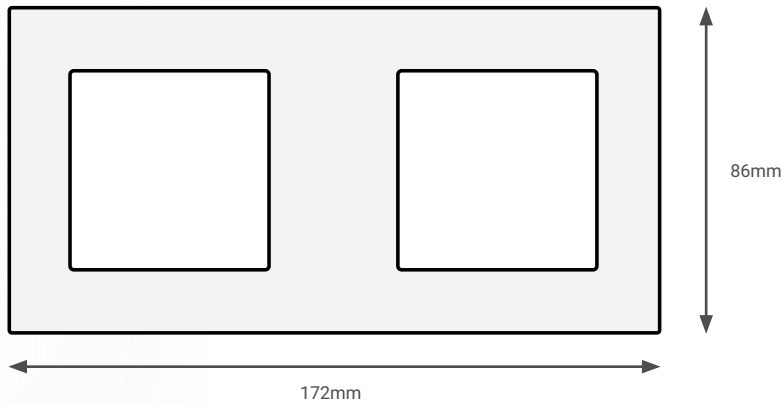

TIS CLICK PANEL

1/2/3/4/6 Buttons

Model: TIS-CLK-xG-1F

Copyright © 2025 TIS, All Rights Reserved

TIS Logo is registered trademark of TIS CONTROL.
All of the specification are subject to change without notice.

TIS CONTROL PTY LIMITED
SA, AUSTRALIA

TIS CONTROL LIMITED
Wanchai, Hong Kong