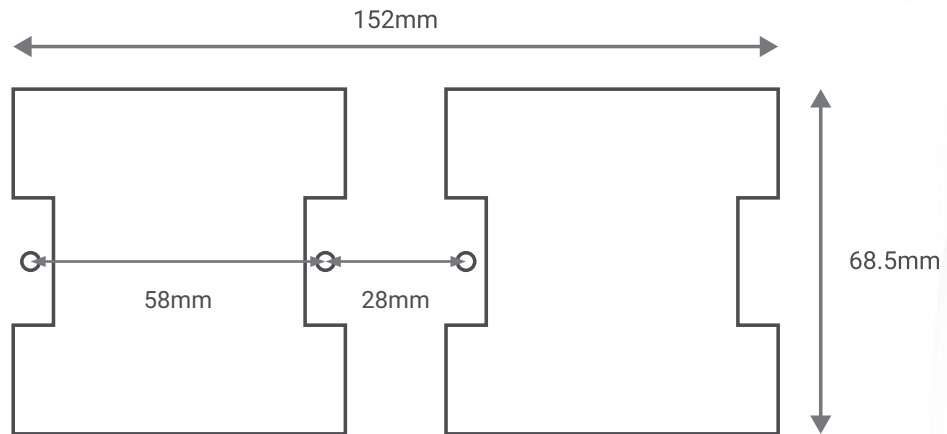

TIS CLICK PANEL

1/2/3/4/6 Buttons

Model: TIS-CLK-xG-1F

Copyright © 2025 TIS, All Rights Reserved

TIS Logo is registered trademark of TIS CONTROL.
All of the specification are subject to change without notice.

TIS CONTROL PTY LIMITED
SA, AUSTRALIA

TIS CONTROL LIMITED
Wanchai, Hong Kong