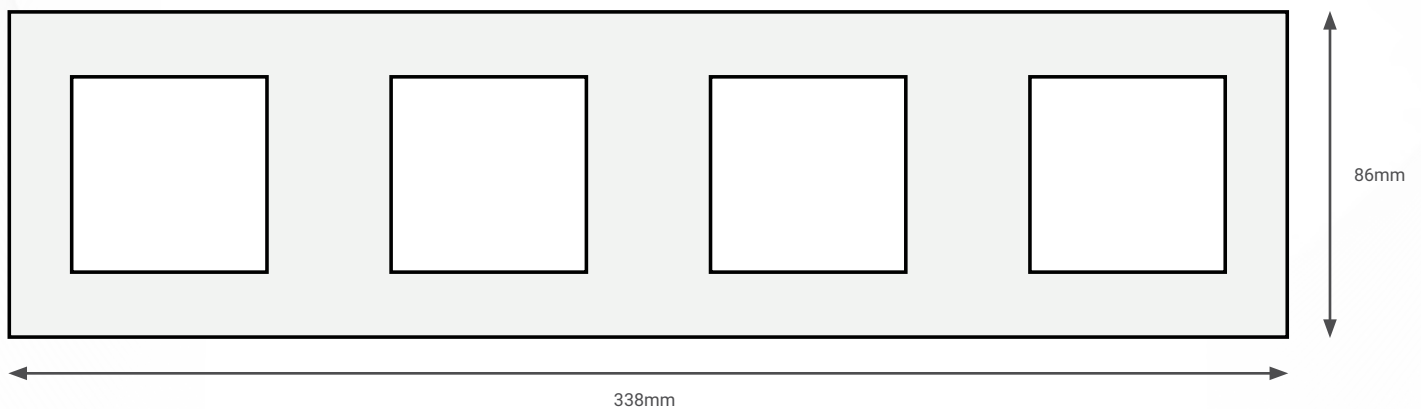

TIS CLICK PANEL

1/2/3/4/6 Buttons

Model: TIS-CLK-xG-1F

Copyright © 2025 TIS, All Rights Reserved

TIS Logo is registered trademark of TIS CONTROL.
All of the specification are subject to change without notice.

TIS CONTROL PTY LIMITED
SA, AUSTRALIA

TIS CONTROL LIMITED
Wanchai, Hong Kong