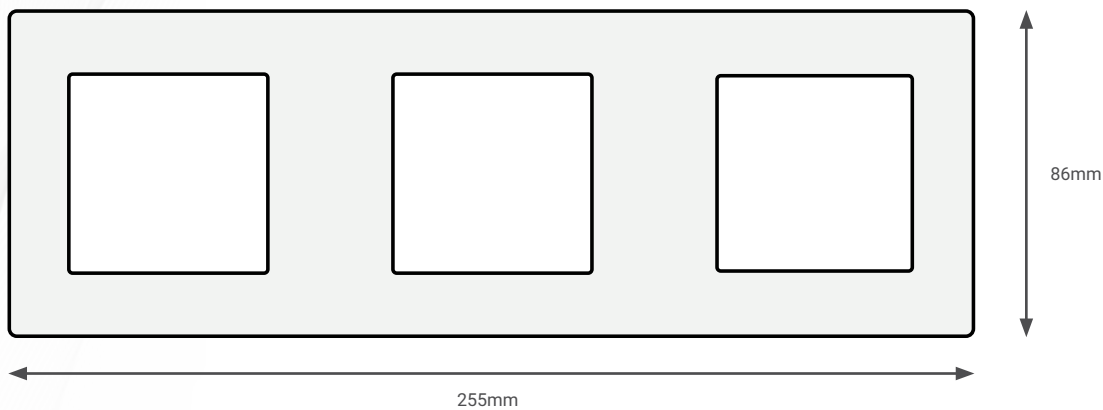

TIS CLICK PANEL

1/2/3/4/6 Buttons

Model: TIS-CLK-xG-1F

Copyright © 2025 TIS, All Rights Reserved

TIS Logo is registered trademark of TIS CONTROL.
All of the specification are subject to change without notice.

TIS CONTROL PTY LIMITED
SA, AUSTRALIA

TIS CONTROL LIMITED
Wanchai, Hong Kong