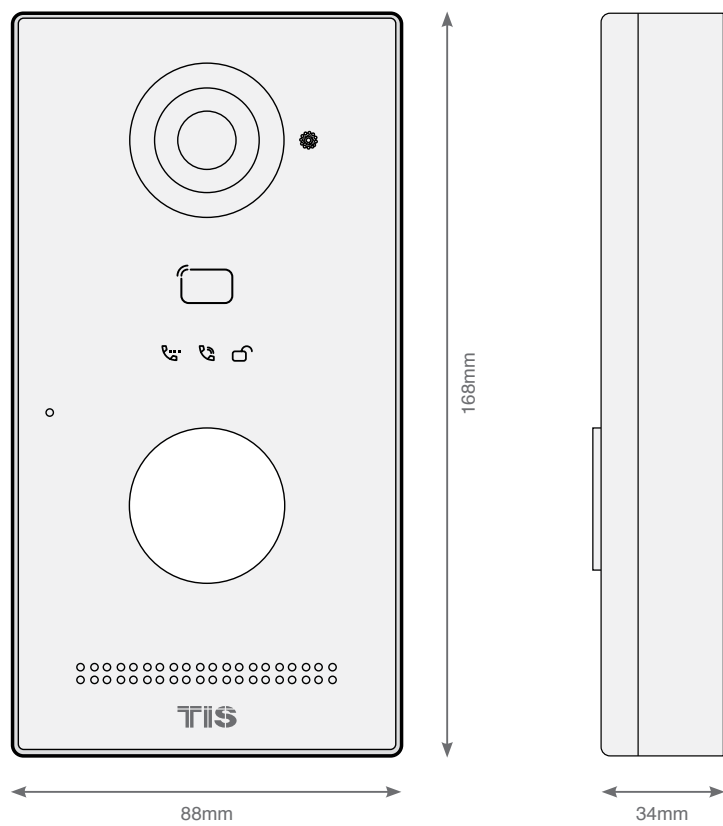

TIS DOOR PHONE

TIS Smart Outdoor Door Phone

Model: TIS-INT-1VL-C60

Copyright © 2025 TIS, All Rights Reserved

TIS Logo is registered trademark of TIS CONTROL.
All of the specification are subject to change without notice.

TIS Control Pty Ltd
SA, Australia

TIS Control Ltd
Wanchai, Hong Kong