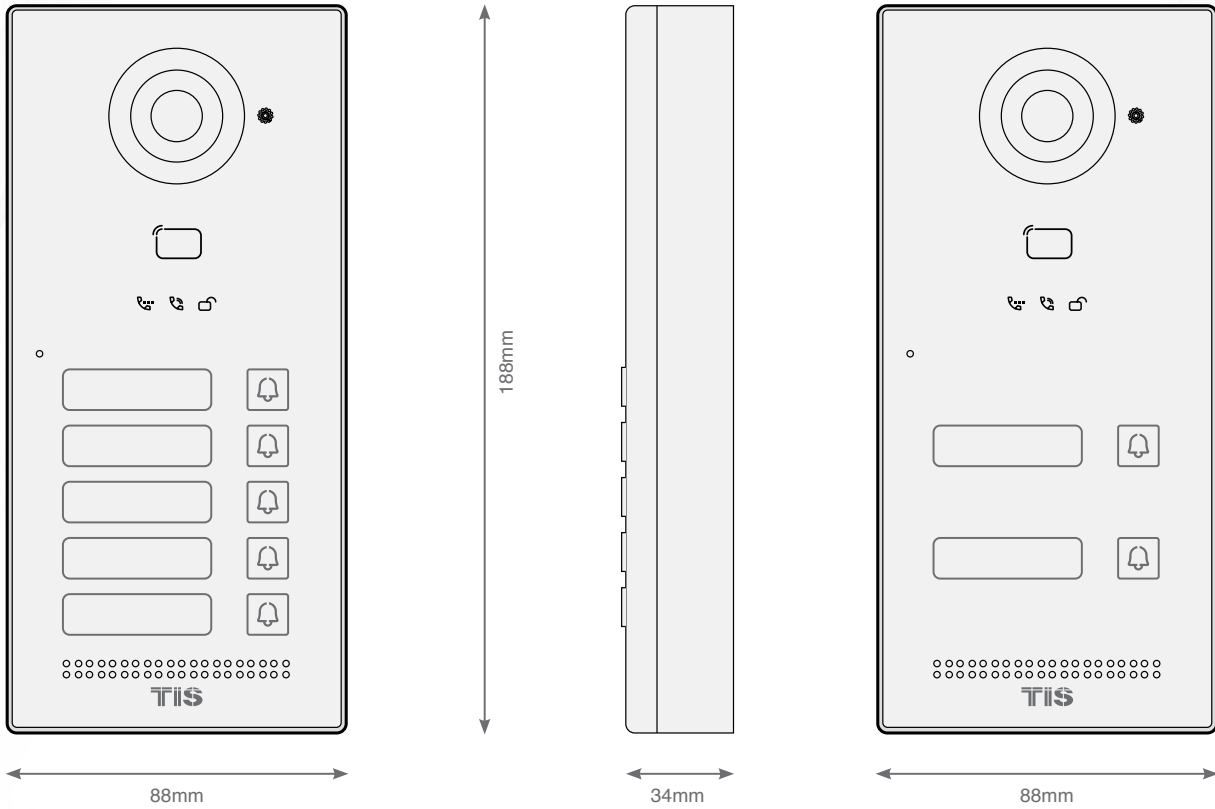

TIS DOOR PHONE

TIS Smart Outdoor Door Phone

Model: TIS-INT-5PB-61M

TIS-INT-2PB-61M

Copyright © 2025 TIS, All Rights Reserved

TIS Logo is registered trademark of TIS CONTROL.
All of the specification are subject to change without notice.

TIS Control Pty Ltd
SA, Australia

TIS Control Ltd
Wanchai, Hong Kong