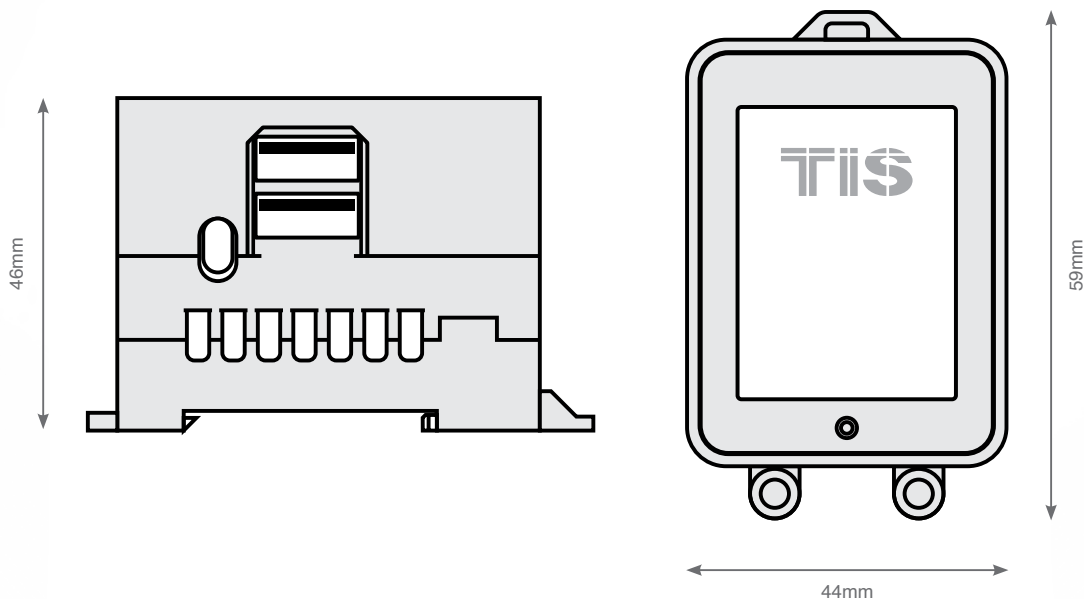

TIS NANO SERVER

TIS nano Server

Model: TIS-NANO-SRV

PRODUCT SPECIFICATIONS

	Core System	Compute Module RAM Storage	Raspberry Pi Compute Module 4 (CM4104032) 4 GB 32 GB eMMC
	Display	Screen	2.0-inch IPS-LCD, 320 × 240 resolution, capacitive touch
	Connectivity	USB Ports HDMI Ethernet Wireless	2 × USB3.2-A; 1 × USB-C (2.0) OTG External display support (up to 4K60) 1 × Gigabit RJ45 + external antenna connector Wi-Fi and Bluetooth
	Power	Input	DC 12 V @ 3 A (barrel jack)
	Audio	Speaker	2 W, I ² S amplifier (AW88298)
	Expansion	Interface Ports	2 × HY2.0-4P (I ² C, UART)
	Security & Clock	Secure Element RTC	ATECC608B BM8563
	Cooling & Enclosure	Cooling	Active fan + aluminum heat-sink
	Mounting	Installation Options	DIN-rail, wall mount, screw fixation
	Dimensions	Size (L × W × H)	59mm × 44mm × 46mm
	Weight	Product Weight	119.1g