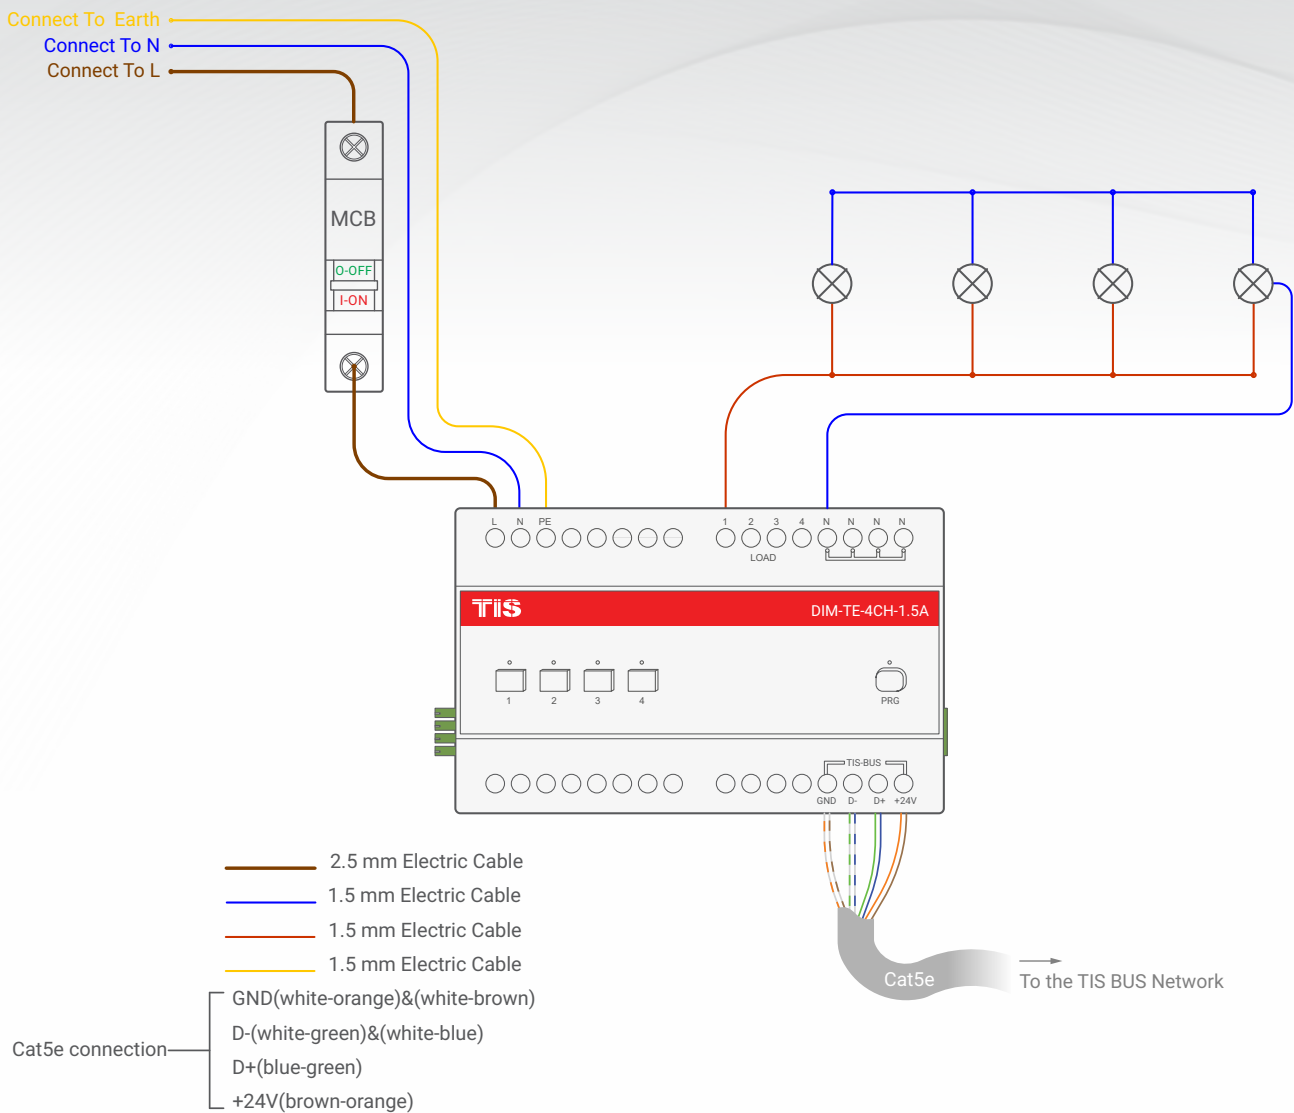

TIS TRAILING EDGE DIMMER

4 Channels 1.5 Amp

Product Diagrams V 1.2

Model: DIM-TE-4CH-1.5A

▲ Figure 1: Lights Connection Diagram

TIS TRAILING EDGE DIMMER

4 CHANNELS 1.5 AMP

Model: DIM-TE-4CH-1.5A

▲ Figure 2: Module's Bus Connection Color Coding

Copyright © 2022 TIS, All Rights Reserved
TIS Logo is registered trademark of TIS CONTROL .
All of the specification are subject to change without notice.

TIS CONTROL PTY LIMITED
SA , AUSTRALIA

TIS CONTROL LIMITED
Wanchai, Hong Kong

TIS TRAILING EDGE DIMMER

4 CHANNELS 1.5 AMP

Model: DIM-TE-4CH-1.5A

▲ Figure 3: DIN-Rail Bus Module Configuration Diagram

▲ Figure 4: Module Dimensions