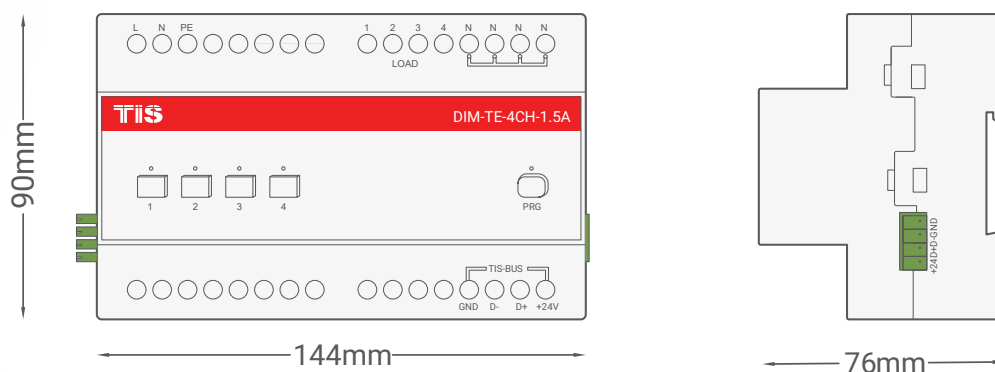

TIS CONTROL PTY LIMITED
SA , AUSTRALIA

TIS CONTROL LIMITED
Wanchai, Hong Kong

TIS TRAILING EDGE DIMMER

4 CHANNELS 1.5 AMP

Model: DIM-TE-4CH-1.5A

▲ Figure 3: DIN-Rail Bus Module Configuration Diagram

▲ Figure 4: Module Dimensions