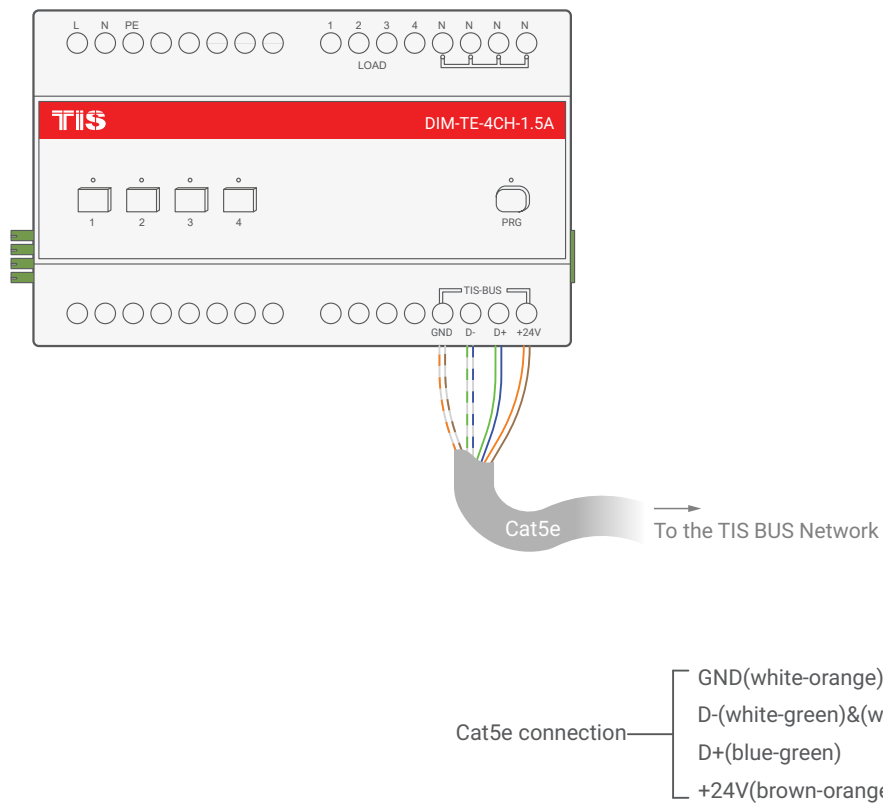

TIS TRAILING EDGE DIMMER

4 Channels 1.5 Amp

Product Diagrams V 1.2

Model: DIM-TE-4CH-1.5A

▲ Figure 1: Lights Connection Diagram

TIS TRAILING EDGE DIMMER

4 CHANNELS 1.5 AMP

Model: DIM-TE-4CH-1.5A

▲ Figure 2: Module's Bus Connection Color Coding

Copyright © 2022 TIS, All Rights Reserved
TIS Logo is registered trademark of TIS CONTROL .
All of the specification are subject to change without notice.

TIS CONTROL PTY LIMITED
SA , AUSTRALIA

TIS CONTROL LIMITED
Wanchai, Hong Kong

TIS TRAILING EDGE DIMMER

4 CHANNELS 1.5 AMP

Model: DIM-TE-4CH-1.5A

▲ Figure 3: DIN-Rail Bus Module Configuration Diagram

▲ Figure 4: Module Dimensions