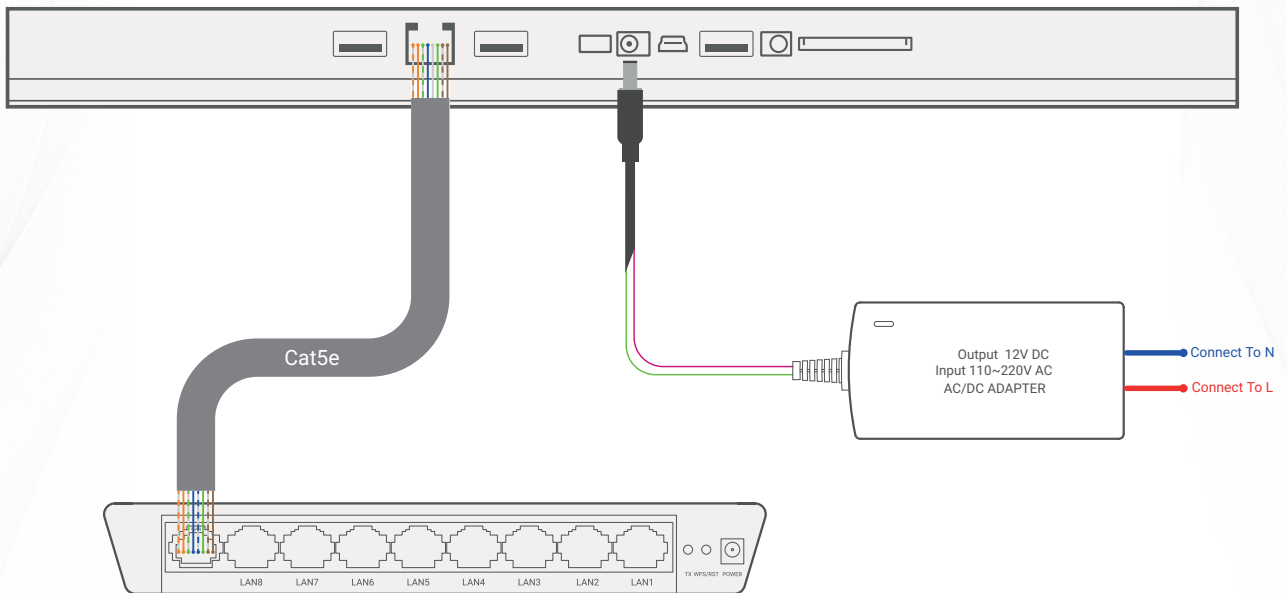

# TIS SATURN 133

13.3" Touch Screen

Product Diagrams V 1.2

TIS-SAT-133

▲ Saturn switch connection with power supply connection diagram  
(Connect to TIS-BUS network via WiFi)

## 13.3" Touch Screen Panel

TIS-SAT-133

- low voltage cable
- low voltage cable
- 1.5 mm Electric Cable
- 1.5 mm Electric Cable

Cat5e connection

- GND(white-orange)&(white-brown)
- D-(white-green)&(white-blue)
- D+(blue-green)
- +24V(brown-orange)

## 13.3" Touch Screen Panel

TIS-SAT-133

Cat5e connection —

- GND(white-orange)&(white-brown)
- D-(white-green)&(white-blue)
- D+(blue-green)
- +24V(brown-orange)

**Saturn & PoE network switch connection diagram**  
(No need for separate power switch)  
Connect to TIS-BUS network and power via network cable