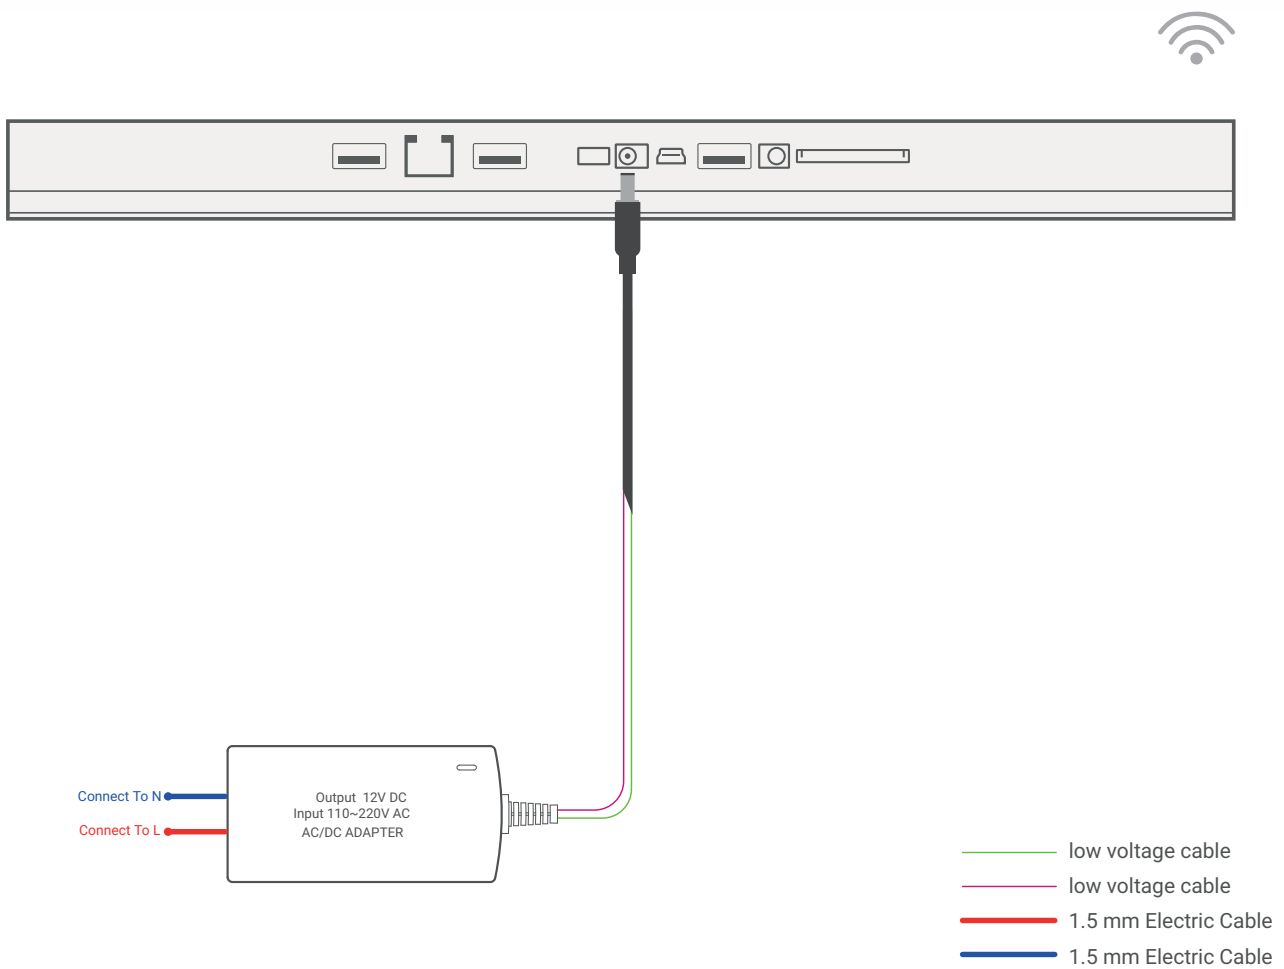

# TIS SATURN 133

13.3" Touch Screen

Product Diagrams V 1.2

TIS-SAT-133

▲ Saturn switch connection with power supply connection diagram  
(Connect to TIS-BUS network via WiFi)

## 13.3" Touch Screen Panel

TIS-SAT-133

- low voltage cable
- low voltage cable
- 1.5 mm Electric Cable
- 1.5 mm Electric Cable

Cat5e connection

- GND(white-orange)&(white-brown)
- D-(white-green)&(white-blue)
- D+(blue-green)
- +24V(brown-orange)

## 13.3" Touch Screen Panel

TIS-SAT-133

Cat5e connection —

- GND(white-orange)&(white-brown)
- D-(white-green)&(white-blue)
- D+(blue-green)
- +24V(brown-orange)

**Saturn & PoE network switch connection diagram**  
(No need for separate power switch)  
Connect to TIS-BUS network and power via network cable