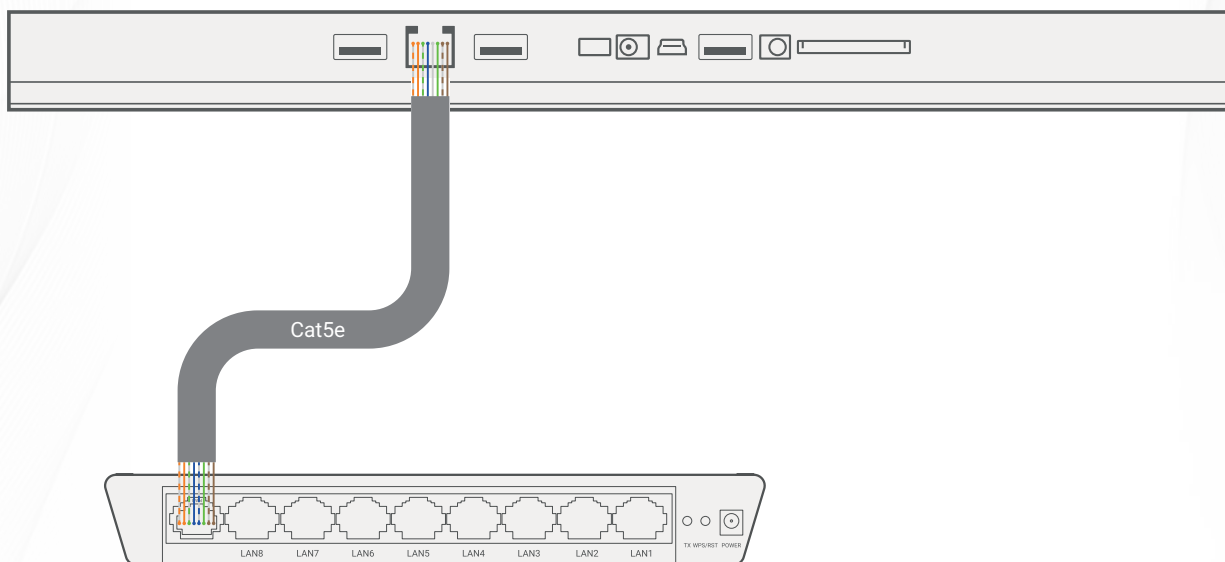

TIS SATURN 133

13.3" Touch Screen Panel

TIS-SAT-133

Cat5e connection —

- GND(white-orange)&(white-brown)
- D-(white-green)&(white-blue)
- D+(blue-green)
- +24V(brown-orange)

Saturn & PoE network switch connection diagram
(No need for separate power switch)
Connect to TIS-BUS network and power via network cable

Copyright © 2023 TIS, All Rights Reserved
TIS Logo is registered trademark of TIS CONTROL .
All of the specification are subject to change without notice.

TIS CONTROL PTY LIMITED
SA, AUSTRALIA

TIS CONTROL LIMITED
Wanchai, Hong Kong