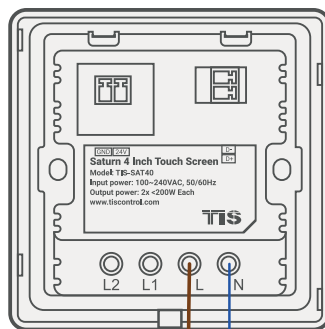

TIS CONTROL PTY LIMITED
SA, AUSTRALIA

TIS CONTROL LIMITED
Wanchai, Hong Kong

TIS SATURN 40 INTERFACE

4.0" Touch Screen Panel

TIS-SAT40

Connect To N

Connect To L

— 2.5 mm Electric Cable
— 1.5 mm Electric Cable

TIS CONTROL LIMITED
Wanchai, Hong Kong

TIS SATURN 40 INTERFACE

4.0" Touch Screen Panel

TIS-SAT40

- 2.5 mm Electric Cable
- 1.5 mm Electric Cable
- 1.5 mm Electric Cable

▲ TIS-SAT40 Light Connection & 110-220V Power