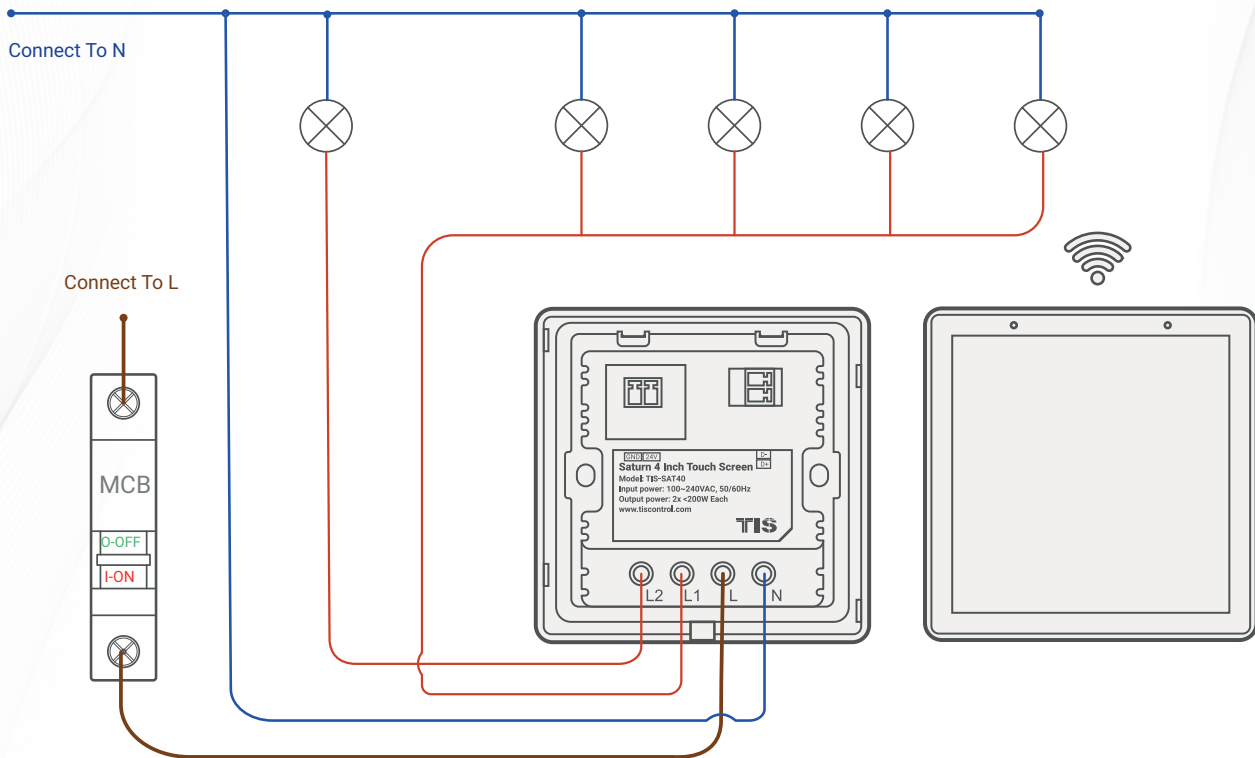

TIS CONTROL LIMITED
Wanchai, Hong Kong

TIS SATURN 40 INTERFACE

4.0" Touch Screen Panel

TIS-SAT40

- 2.5 mm Electric Cable
- 1.5 mm Electric Cable
- 1.5 mm Electric Cable

▲ TIS-SAT40 Light Connection & 110-220V Power