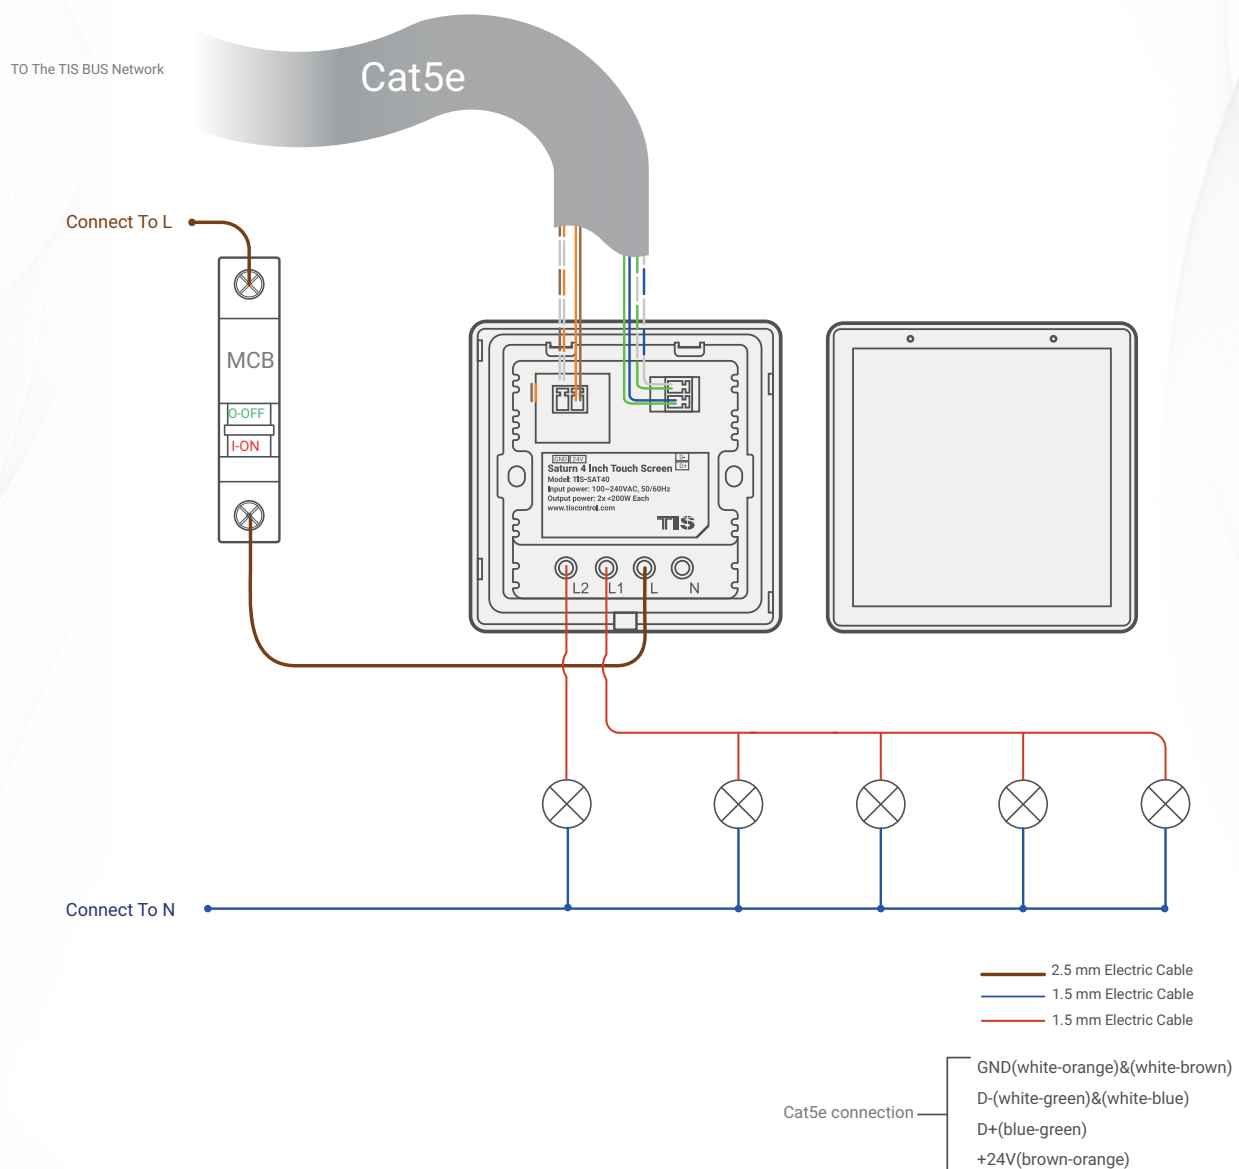

TIS SATURN 40 INTERFACE

4.0" Touch Screen

Product Diagrams V 1.2

MODEL: TIS-SAT40

TO The TIS BUS Network

Cat5e

▲ TIS-SAT40 BUS Connection Color Coding

TIS SATURN 40 INTERFACE

4.0" Touch Screen Panel

TIS-SAT40

▲ TIS-SAT40 BUS & Lighting Connection Diagram

Copyright © 2022 TIS, All Rights Reserved
TIS Logo is registered trademark of TIS CONTROL.
All of the specification are subject to change without notice.

TIS CONTROL LIMITED
Wanchai, Hong Kong

TIS SATURN 40 INTERFACE

4.0" Touch Screen Panel

TIS-SAT40

- 2.5 mm Electric Cable
- 1.5 mm Electric Cable
- 1.5 mm Electric Cable

▲ TIS-SAT40 Light Connection & 110-220V Power