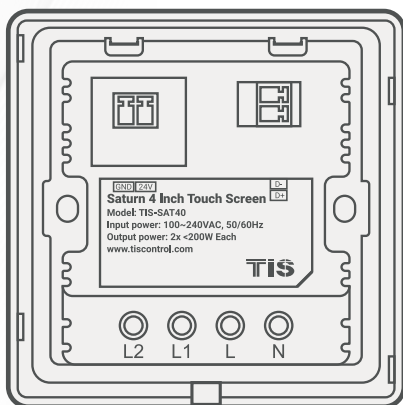

TIS SATURN 40 INTERFACE

4.0" Touch Screen Panel

TIS-SAT40

▲ TIS-SAT40 Dimension Diagram

Copyright © 2022 TIS, All Rights Reserved

TIS Logo is registered trademark of TIS CONTROL.
All of the specification are subject to change without notice.