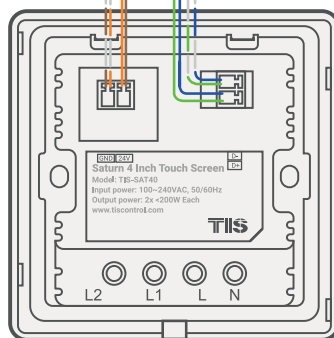

TIS SATURN 40 INTERFACE

4.0" Touch Screen

Product Diagrams V 1.2

MODEL: TIS-SAT40

TO The TIS BUS Network

Cat5e

▲ TIS-SAT40 BUS Connection Color Coding

TIS SATURN 40 INTERFACE

4.0" Touch Screen Panel

TIS-SAT40

▲ TIS-SAT40 BUS & Lighting Connection Diagram

Copyright © 2022 TIS, All Rights Reserved
TIS Logo is registered trademark of TIS CONTROL.
All of the specification are subject to change without notice.

TIS CONTROL PTY LIMITED
SA, AUSTRALIA

TIS CONTROL LIMITED
Wanchai, Hong Kong

TIS SATURN 40 INTERFACE

4.0" Touch Screen Panel

TIS-SAT40

Connect To N

Connect To L

— 2.5 mm Electric Cable
— 1.5 mm Electric Cable

TIS CONTROL LIMITED
Wanchai, Hong Kong

TIS SATURN 40 INTERFACE

4.0" Touch Screen Panel

TIS-SAT40

- 2.5 mm Electric Cable
- 1.5 mm Electric Cable
- 1.5 mm Electric Cable

▲ TIS-SAT40 Light Connection & 110-220V Power