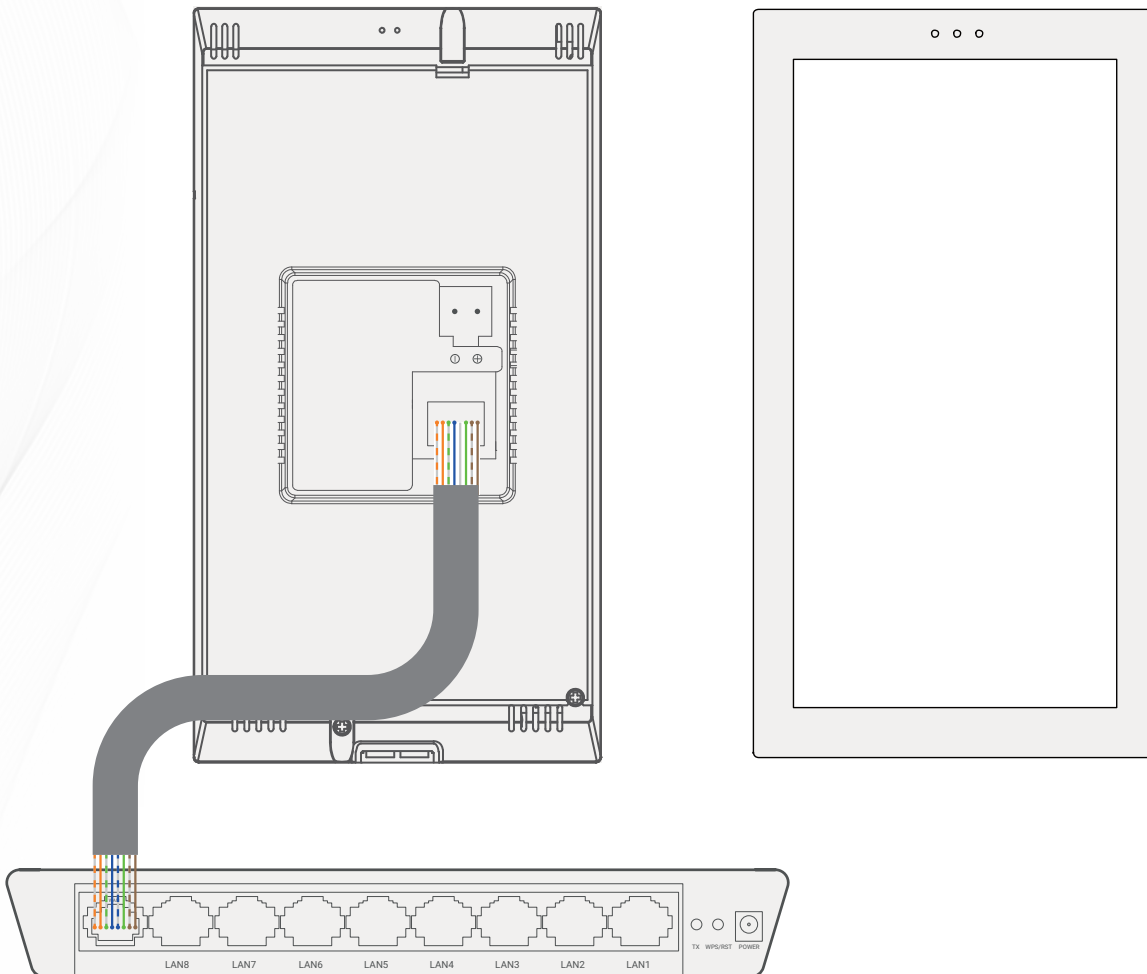

TIS SATURN 57

5.7" Touch Screen Panel

TIS-SAT-57

▲ Saturn & PoE network switch connection diagram
(No need for separate power switch)
Connect to TIS-BUS network and power via network cable

Copyright © 2022 TIS, All Rights Reserved
TIS Logo is registered trademark of TIS CONTROL .
All of the specification are subject to change without notice.

TIS CONTROL PTY LIMITED
SA , AUSTRALIA

TIS CONTROL LIMITED
Wanchai, Hong Kong