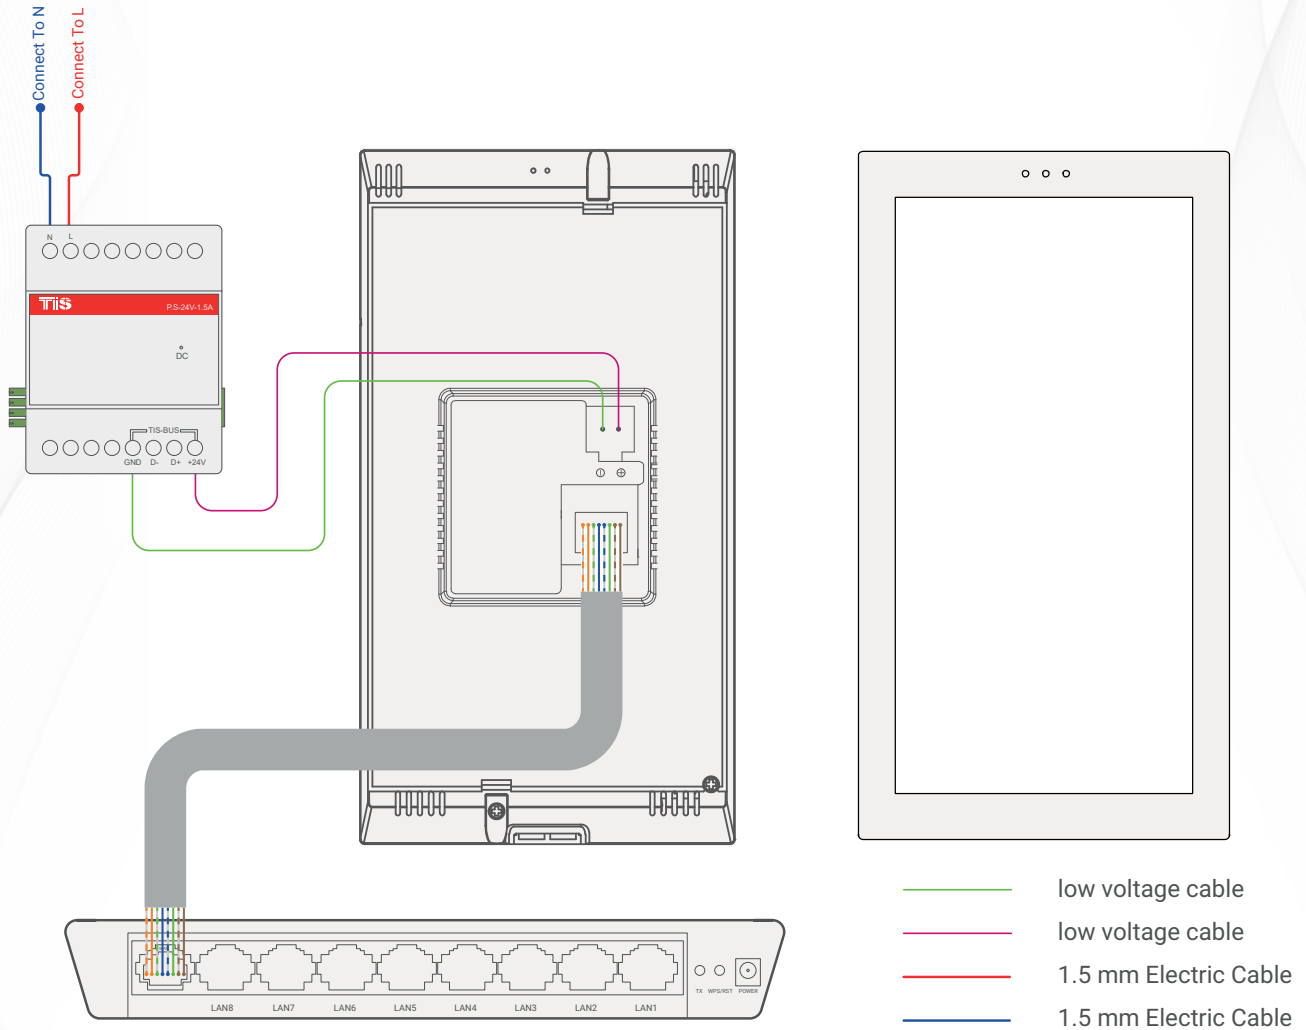

▲ Saturn switch connection with power supply connection diagram  
(Connect to TIS-BUS network via WiFi)

## 5.7" Touch Screen Panel

TIS-SAT-57

▲ Saturn & network switch & power supply connection diagram  
(Connect to TIS-BUS network via power switch and Ethernet cable)

Copyright © 2022 TIS, All Rights Reserved  
TIS Logo is registered trademark of TIS CONTROL .  
All of the specification are subject to change without notice.

## 5.7" Touch Screen Panel

TIS-SAT-57

▲ Saturn & PoE network switch connection diagram  
(No need for separate power switch)  
Connect to TIS-BUS network and power via network cable

Copyright © 2022 TIS, All Rights Reserved  
TIS Logo is registered trademark of TIS CONTROL .  
All of the specification are subject to change without notice.